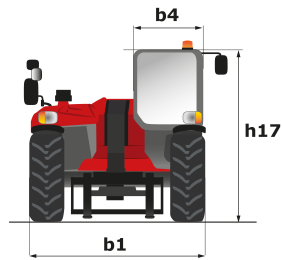

Technical sheet

MT 933 EASY

Telehandlers

Capacities	Metric
Max. capacity	3300 kg
Max. lift height	9.07 m
Max. reach	6.35 m
Bucket breakout force	5770 daN
Weight and dimensions	
l2 - Overall length of fork carriage	4.68 m
b1 - Overall width	2.33 m
h17 - Overall height	2.30 m
y - Wheelbase	2.81 m
m4 - Ground clearance	0.45 m
b4 - Overall cab width	0.89 m
Wa1 - Frame outer turning radius	3.80 m
Unladen weight (with forks)	7145 kg
Standard tyres	400/80 - 24 - 162A8 - Alliance
Standard forks	1200x125x45
Performances	
Lifting	8.90 s
Lowering	5.70 s
Telescope extension	14.60 s
Retracting the telescope	8.80 s
Scoop	3.30 s
Dump	3.10 s
Engine	
Brand	Deutz
Environmental standards	Stage 5 / Tier IV Final
Model	TD 3.6 L
Number of cylinders - Capacity	4 - 3621 cm ³
Power	75 hp / 55 kW
Max. torque	340 Nm at 1600 rpm
Laden drawbar pull	7320 daN
Transmission	
Type	Torque Converter
Number of gears (forward/reverse)	4/4
Max. speed of travel (may vary according to the applicable regulation)	25 km/h
Parking brake	Manual parking brake
Service brake	Hydraulic oil immersed multi-disc braking on front & rear axles
Hydraulics	
Type of pump	Gear pump
Hydraulic flow rate - Pressure	92.70 l/min - 260 bar
Tank capacities	
Engine oil	10 l
Hydraulic oil	128 l
Fuel	120 l
Noise & vibration	
Noise at driving position (LpA)	79 dB(A)
Noise to environment (LwA)	104 dB(A)
Vibration on hands/arms	2.5 m/s ²
Miscellaneous	
Steering wheels / Driving wheels	4 / 4
Safety	Cab ROPS - FOPS Level 2
Controls	JSM