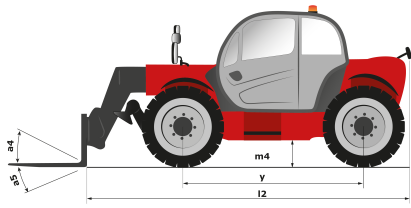

Technical sheet

MT 933 EASY

Telehandlers

Capacities	Metric
Max. capacity	3300 kg
Max. lift height	9.07 m
Max. reach	6.35 m
Bucket breakout force	5770 daN
Weight and dimensions	
l2 - Overall length of fork carriage	4.68 m
b1 - Overall width	2.33 m
h17 - Overall height	2.30 m
y - Wheelbase	2.81 m
m4 - Ground clearance	0.45 m
b4 - Overall cab width	0.89 m
Wa1 - Frame outer turning radius	3.80 m
Unladen weight (with forks)	7145 kg
Standard tyres	400/80 - 24 - 162A8 - Alliance
Standard forks	1200x125x45
Performances	
Lifting	8.90 s
Lowering	5.70 s
Telescope extension	14.60 s
Retracting the telescope	8.80 s
Scoop	3.30 s
Dump	3.10 s
Engine	
Brand	Deutz
Environmental standards	Stage 5 / Tier IV Final
Model	TD 3.6 L
Number of cylinders - Capacity	4 - 3621 cm ³
Power	75 hp / 55 kW
Max. torque	340 Nm at 1600 rpm
Laden drawbar pull	7320 daN
Transmission	
Type	Torque Converter
Number of gears (forward/reverse)	4/4
Max. speed of travel (may vary according to the applicable regulation)	25 km/h
Parking brake	Manual parking brake
Service brake	Hydraulic oil immersed multi-disc braking on front & rear axles
Hydraulics	
Type of pump	Gear pump
Hydraulic flow rate - Pressure	92.70 l/min - 260 bar
Tank capacities	
Engine oil	10 l
Hydraulic oil	128 l
Fuel	120 l
Noise & vibration	
Noise at driving position (LpA)	79 dB(A)
Noise to environment (LwA)	104 dB(A)
Vibration on hands/arms	2.5 m/s ²
Miscellaneous	
Steering wheels / Driving wheels	4 / 4
Safety	Cab ROPS - FOPS Level 2
Controls	JSM