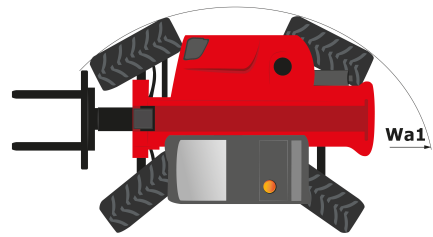

Technical sheet

MT 933 EASY

Telehandlers

Capacities	Metric
Max. capacity	3300 kg
Max. lift height	9.07 m
Max. reach	6.35 m
Bucket breakout force	5770 daN
Weight and dimensions	
l2 - Overall length of fork carriage	4.68 m
b1 - Overall width	2.33 m
h17 - Overall height	2.30 m
y - Wheelbase	2.81 m
m4 - Ground clearance	0.45 m
b4 - Overall cab width	0.89 m
Wa1 - Frame outer turning radius	3.80 m
Unladen weight (with forks)	7145 kg
Standard tyres	400/80 - 24 - 162A8 - Alliance
Standard forks	1200x125x45
Performances	
Lifting	8.90 s
Lowering	5.70 s
Telescope extension	14.60 s
Retracting the telescope	8.80 s
Scoop	3.30 s
Dump	3.10 s
Engine	
Brand	Deutz
Environmental standards	Stage 5 / Tier IV Final
Model	TD 3.6 L
Number of cylinders - Capacity	4 - 3621 cm ³
Power	75 hp / 55 kW
Max. torque	340 Nm at 1600 rpm
Laden drawbar pull	7320 daN
Transmission	
Type	Torque Converter
Number of gears (forward/reverse)	4/4
Max. speed of travel (may vary according to the applicable regulation)	25 km/h
Parking brake	Manual parking brake
Service brake	Hydraulic oil immersed multi-disc braking on front & rear axles
Hydraulics	
Type of pump	Gear pump
Hydraulic flow rate - Pressure	92.70 l/min - 260 bar
Tank capacities	
Engine oil	10 l
Hydraulic oil	128 l
Fuel	120 l
Noise & vibration	
Noise at driving position (LpA)	79 dB(A)
Noise to environment (LwA)	104 dB(A)
Vibration on hands/arms	2.5 m/s ²
Miscellaneous	
Steering wheels / Driving wheels	4 / 4
Safety	Cab ROPS - FOPS Level 2
Controls	JSM