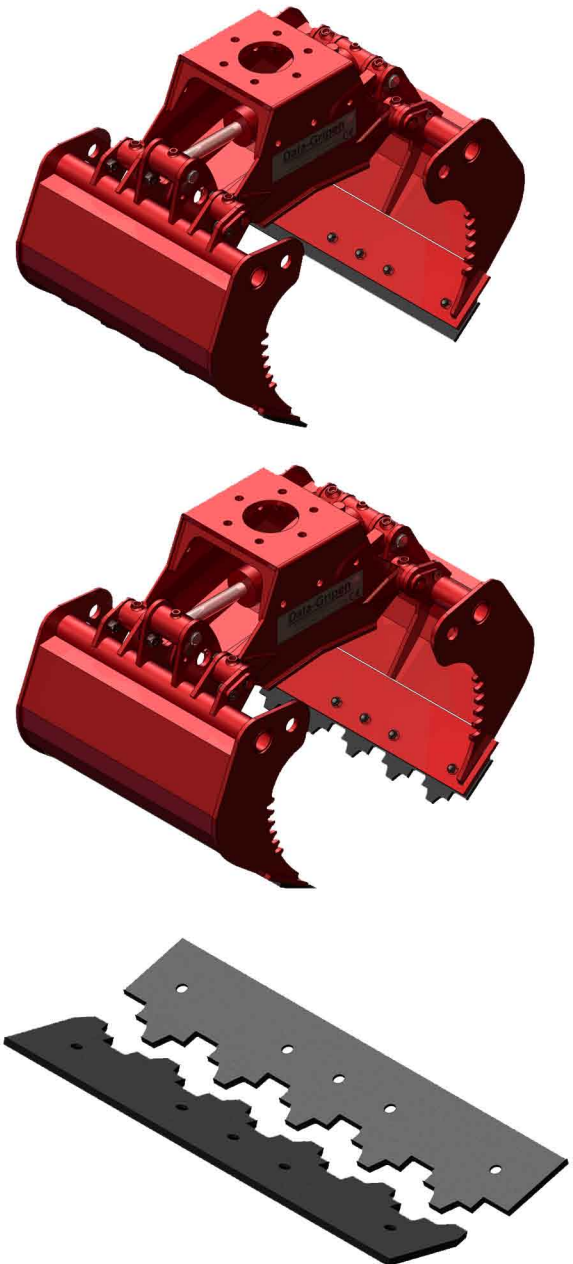

Dala-Gripen

MULTI GRIPAR
MULTI GRABS

HARDOX
IN MY BODY

MODEL			DGM20	DGM28
A	High when open	mm	470	625
B	Max opening	mm	1225	1545
C	High when closed	mm	610	800
E	Lenght when closed	mm	685	860
F	Max width	mm	590	740
H	Gripping area width	mm	360	370
I1	Gripping area high	mm	320	455
I2	Inside hight opened 1m	mm	325	500
I3	Inside hight max opened	mm	210	300
Capacity when closed		l	120	200
Weight		kg	136	308
Max load		kg	3000	3500
Max working pressure		Bar	250	350
Cylinder force		kN	77,8	175
Gripping force arms tip		kN	10,3	22,5
Opening time 70l/min		s	0,28	0,7
Closing time 70l/min		s	0,48	0,9
Order code			DGM20	DGM28