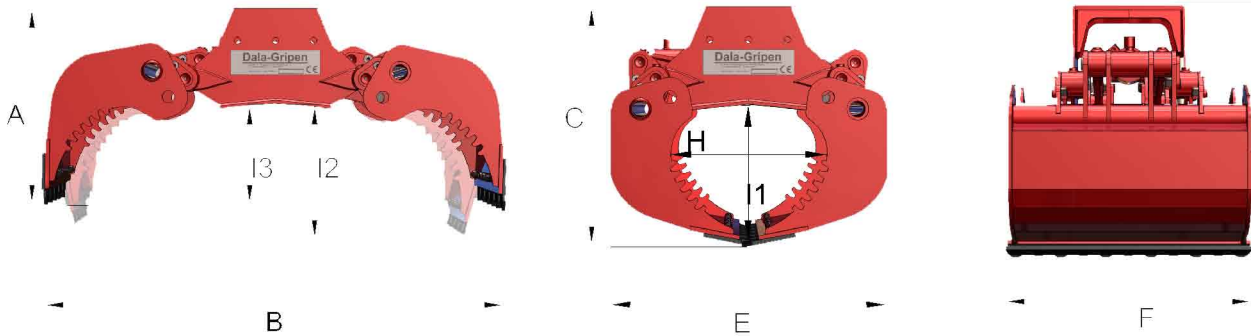

Dala-Gripen

MULTI GRIPAR
MULTI GRABS

HARDOX
IN MY BODY

MODEL			DGM20	DGM28
A	High when open	mm	470	625
B	Max opening	mm	1225	1545
C	High when closed	mm	610	800
E	Lenght when closed	mm	685	860
F	Max width	mm	590	740
H	Gripping area width	mm	360	370
I1	Gripping area high	mm	320	455
I2	Inside hight opened 1m	mm	325	500
I3	Inside hight max opened	mm	210	300
Capacity when closed		l	120	200
Weight		kg	136	308
Max load		kg	3000	3500
Max working pressure		Bar	250	350
Cylinder force		kN	77,8	175
Gripping force arms tip		kN	10,3	22,5
Opening time 70l/min		s	0,28	0,7
Closing time 70l/min		s	0,48	0,9
Order code			DGM20	DGM28